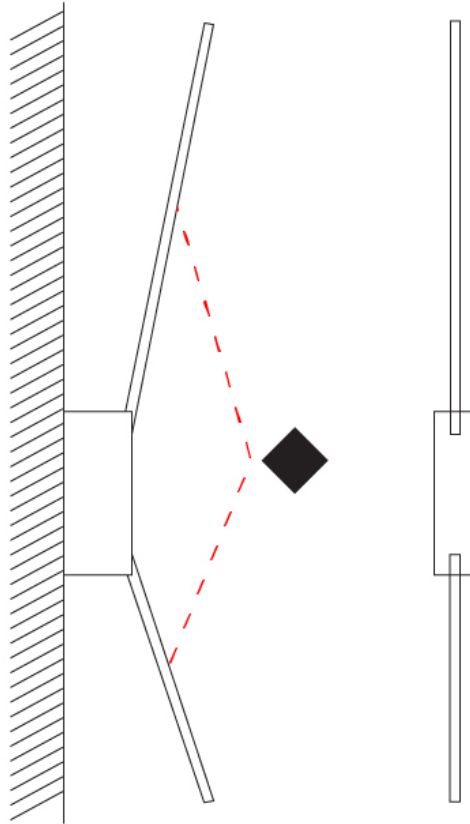

SPILLO 2 ROD SURFACE

D42047-

PROJECT _____

TYPE _____

SPECIFIER _____

QUANTITY _____

DATE _____

D