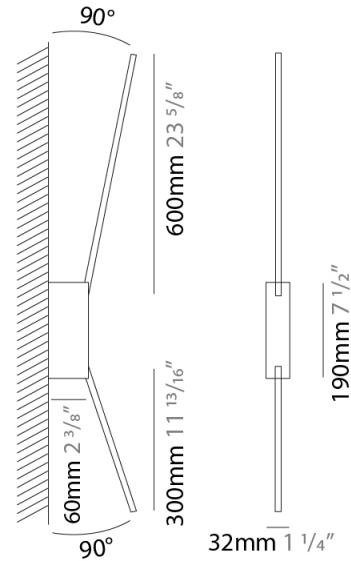

PROJECT	
TYPE	
SPECIFIER	
QUANTITY	
DATE	

SPILLO 2 ROD SURFACE

D42046- -

base number   Color   Finish
Temperature   Options

1. To build a product code in our configurator select the specify button on the base model # product page
2. To build a manual product code on this datasheet choose from the options listed below in blue font and add the suffix to the base model #

GENERAL

Series: Spillo
Subseries: Spillo 2 Rod
Brand: Icone
Division: Design
Mounting Type: Surface
Mounting Location: Wall
Subcategory: Ambient

PHYSICAL

Shape: Rectangle
Width (mm): 32
Width (in): 1 1/4
Height (mm): 1090
Height (in): 42 15/16
Extension (mm): 660
Extension (in): 26
Light Distribution: Direct / Indirect
Fixture Finish: WHI / WHC / BLK / BGD
Fixture Material: Brass

ELECTRICAL

Lamp Type: LED
Total Output Wattage (W): 11.88
Dimming: Non-Dimmable
Driver Included: Yes
Driver Location: Integrated
Driver Type: Constant Voltage - 120 / 277Vac
Driver Class: Class 2
Input Voltage (V): 120 - 277
Output Voltage (V): 12
Upon Request: (Not included - see components) Remote: 0-10Vdc dimming

LED

Color Temperature (°K): 2700 / 3000
Nominal Lumen (lm): 990
CRI: >90 CRI
Lamp Life (hrs): 50000

OPTICAL

Adjustability: Tilt 90°

RATINGS AND CERTIFICATIONS

Certified By: Certified for North American Standards
IP rating: IP20