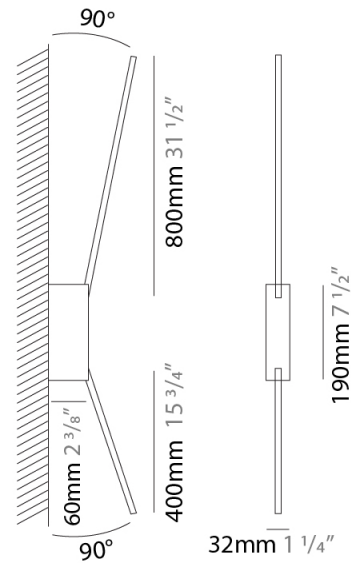

PROJECT	_____
TYPE	_____
SPECIFIER	_____
QUANTITY	_____
DATE	_____

SPILLO 2 ROD SURFACE

D42047- _____ - _____
base number   Color   Finish
                         Temperature   Options

1. To build a product code in our configurator select the specify button on the base model # product page
2. To build a manual product code on this datasheet choose from the options listed below in blue font and add the suffix to the base model #

GENERAL

Series: Spillo
Subseries: Spillo 2 Rod
Brand: Icone
Division: Design
Mounting Type: Surface
Mounting Location: Wall
Subcategory: Ambient

PHYSICAL

Shape: Rectangle
Width (mm): 32
Width (in): 1 1/4
Height (mm): 1390
Height (in): 54 3/4
Extension (mm): 860
Extension (in): 33 7/8
Light Distribution: Direct / Indirect
Fixture Finish: WHI / WHC / BLK / BGD
Fixture Material: Brass

ELECTRICAL

Lamp Type: LED
Total Output Wattage (W): 15.36
Dimming: 0-10V Dimming
Driver Included: Yes
Driver Location: Integrated
Driver Type: Constant Current - 120Vac - non-dimming
Driver Class: Class 2
Input Voltage (V): 120 - 277
Output Voltage (V): 12
Upon Request: (Not included - see components) Remote: 0-10Vdc dimming / 277Vac

LED

Color Temperature (°K): 2700 / 3000
Nominal Lumen (lm): 1320
CRI: >90 CRI
Lamp Life (hrs): 50000

OPTICAL

Adjustability: Tilt 90°

RATINGS AND CERTIFICATIONS

Certified By: Certified for North American Standards
IP rating: IP20