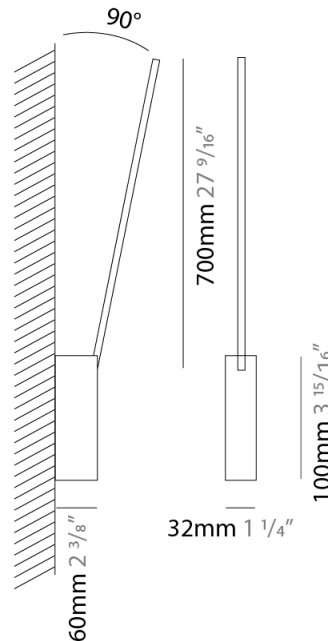

PROJECT	
TYPE	
SPECIFIER	
QUANTITY	
DATE	

SPILLO 1 ROD SURFACE

D42036- -

base number
Color   Temperature   Finish   Options

1. To build a product code in our configurator select the specify button on the base model # product page
2. To build a manual product code on this datasheet choose from the options listed below in blue font and add the suffix to the base model #

GENERAL

Series: Spillo
Subseries: Spillo 1 Rod
Brand: Icone
Division: Design
Mounting Type: Surface
Mounting Location: Wall
Subcategory: Ambient

PHYSICAL

Shape: Rectangle
Width (mm): 32
Width (in): 1 ¼
Height (mm): 700
Height (in): 27 9/16
Extension (mm): 660
Extension (in): 26
Light Distribution: Direct / Indirect
Fixture Finish: WHI / WHC / BLK / BGD
Fixture Material: Brass

ELECTRICAL

Lamp Type: LED
Total Output Wattage (W): 7.92
Dimming: 0-10V Dimming
Driver Included: Yes
Driver Location: Integrated
Driver Type: Constant Voltage - 120Vac - non-dimming
Driver Class: Class 2
Input Voltage (V): 120 - 277
Output Voltage (V): 12
Upon Request: (Not included - see components) Remote: 0-10Vdc dimming / 277Vac

LED

Color Temperature (°K): 2700 / 3000
Nominal Lumen (lm): 660
CRI: >90 CRI
Lamp Life (hrs): 50000

OPTICAL

Adjustability: Tilt 90°

RATINGS AND CERTIFICATIONS

Certified By: Certified for North American Standards
IP rating: IP20