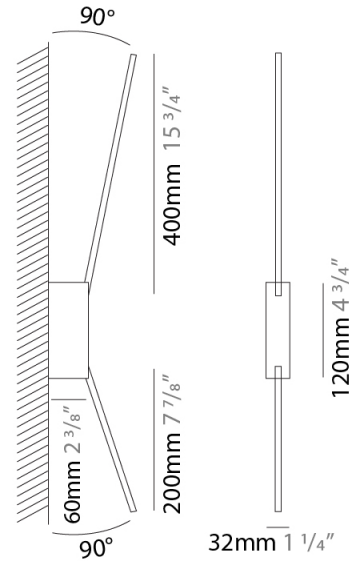

SPILLO 2 ROD SURFACE

D42055- -

base number
Color   Finish
Temperature   Options

PROJECT
TYPE
SPECIFIER
QUANTITY
DATE

1. To build a product code in our configurator select the specify button on the base model # product page
2. To build a manual product code on this datasheet choose from the options listed below in blue font and add the suffix to the base model #

GENERAL

Series: Spillo
Subseries: Spillo 2 Rod
Brand: Icone
Division: Design
Mounting Type: Surface
Mounting Location: Wall
Subcategory: Ambient

PHYSICAL

Shape: Rectangle
Width (mm): 32
Width (in): 1 1/4
Height (mm): 720
Height (in): 28 3/8
Extension (mm): 460
Extension (in): 18 1/8
Light Distribution: Direct / Indirect
Fixture Finish: WHI / WHC / BLK / BGD
Fixture Material: Brass

ELECTRICAL

Lamp Type: LED
Total Output Wattage (W): 7.44
Dimming: 0-10V Dimming
Driver Included: Yes
Driver Location: Integrated
Driver Type: Constant Voltage - 120Vac
Driver Class: Class 2
Input Voltage (V): 120 - 277
Output Voltage (V): 12
Upon Request: (Not included - see components) Remote: 0-10Vdc dimming / Non-dimming 120/277Vac

LED

Color Temperature (°K): 2700 / 3000
Nominal Lumen (lm): 660
CRI: >90 CRI

OPTICAL

Adjustability: Tilt 90°

RATINGS AND CERTIFICATIONS

Certified By: Certified for North American Standards
IP rating: IP20