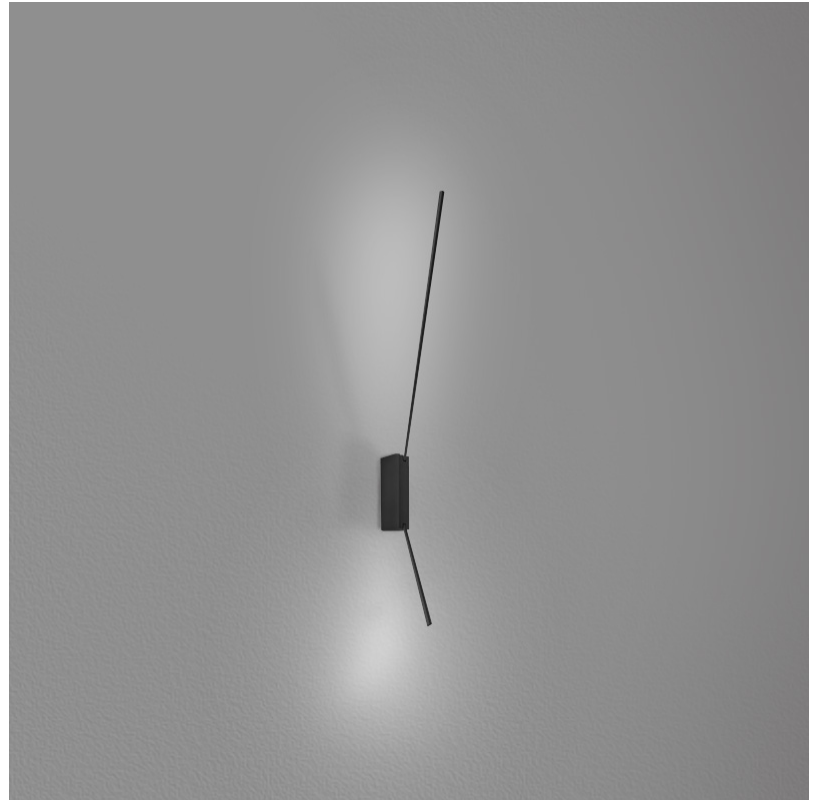

SPILLO 2 ROD SURFACE

D42055- -

base number
Color   Finish
Temperature   Options

PROJECT
TYPE
SPECIFIER
QUANTITY
DATE

1. To build a product code in our configurator select the specify button on the base model # product page
2. To build a manual product code on this datasheet choose from the options listed below in blue font and add the suffix to the base model #

GENERAL

Series: Spillo
Subseries: Spillo 2 Rod
Brand: Icone
Division: Design
Mounting Type: Surface
Mounting Location: Wall
Subcategory: Ambient

PHYSICAL

Shape: Rectangle
Width (mm): 32
Width (in): 1 1/4
Height (mm): 720
Height (in): 28 3/8
Extension (mm): 460
Extension (in): 18 1/8
Light Distribution: Direct / Indirect
Fixture Finish: WHI / WHC / BLK / BGD
Fixture Material: Brass

ELECTRICAL

Lamp Type: LED
Total Output Wattage (W): 7.44
Dimming: 0-10V Dimming
Driver Included: Yes
Driver Location: Integrated
Driver Type: Constant Voltage - 120Vac
Driver Class: Class 2
Input Voltage (V): 120 - 277
Output Voltage (V): 12
Upon Request: (Not included - see components) Remote: 0-10Vdc dimming / Non-dimming 120/277Vac

LED

Color Temperature (°K): 2700 / 3000
Nominal Lumen (lm): 660
CRI: >90 CRI

OPTICAL

Adjustability: Tilt 90°

RATINGS AND CERTIFICATIONS

Certified By: Certified for North American Standards
IP rating: IP20