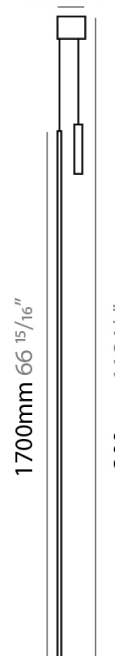

PROJECT
TYPE
SPECIFIER
QUANTITY
DATE

SPILLO VERTICAL SUSPENSION

D42051- -
base number   Color   Finish
                         Temperature   Options

1. To build a product code in our configurator select the specify button on the base model # product page
2. To build a manual product code on this datasheet choose from the options listed below in blue font and add the suffix to the base model #

GENERAL

Series: Spillo
Subseries: Spillo Vertical
Brand: Icone
Division: Design
Mounting Type: Suspension
Mounting Location: Ceiling
Subcategory: Ambient

PHYSICAL

Shape: Rectangle
Height (mm): 1700
Height (in): 66 ¹⁵/₁₆
Max. Overall Height (mm): 3000
Max. Overall Height (in): 118 ¹/₈
Light Distribution: Direct / Indirect
Fixture Finish: WHI / CHR / BGD
Fixture Material: Brass

ELECTRICAL

Lamp Type: LED
Total Output Wattage (W): 20
Dimming: 0-10V Dimming
Driver Location: Integrated
Driver Type: Constant Voltage - 120Vac - non-dimming
Driver Class: Class 2
Input Voltage (V): 120 - 277
Output Voltage (V): 12
Upon Request: (Not included - see components) Remote: 0-10Vdc dimming / 277Vac

LED

Color Temperature (°K): 2700 / 3000
Nominal Lumen (lm): 1650
CRI: >90 CRI
Lamp Life (hrs): 50000

OPTICAL

RATINGS AND CERTIFICATIONS

Certified By: Certified for North American Standards
IP rating: IP20

25mm 1"