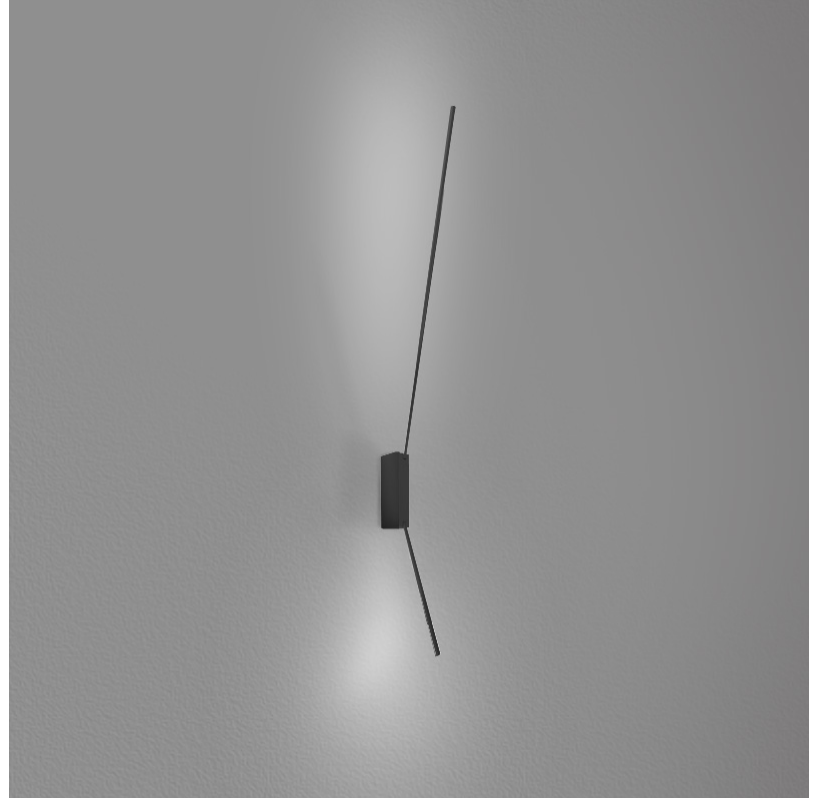

PROJECT	
TYPE	
SPECIFIER	
QUANTITY	
DATE	

SPILLO 2 ROD SURFACE

D42046- -

base number   Color   Finish
Temperature   Options

1. To build a product code in our configurator select the specify button on the base model # product page
2. To build a manual product code on this datasheet choose from the options listed below in blue font and add the suffix to the base model #

GENERAL

Series: Spillo
Subseries: Spillo 2 Rod
Brand: Icone
Division: Design
Mounting Type: Surface
Mounting Location: Wall
Subcategory: Ambient

PHYSICAL

Shape: Rectangle
Width (mm): 32
Width (in): 1 1/4
Height (mm): 1090
Height (in): 42 15/16
Extension (mm): 660
Extension (in): 26
Light Distribution: Direct / Indirect
Fixture Finish: WHI / WHC / BLK / BGD
Fixture Material: Brass

ELECTRICAL

Lamp Type: LED
Total Output Wattage (W): 11.88
Dimming: Non-Dimmable
Driver Included: Yes
Driver Location: Integrated
Driver Type: Constant Voltage - 120 / 277Vac
Driver Class: Class 2
Input Voltage (V): 120 - 277
Output Voltage (V): 12
Upon Request: (Not included - see components) Remote: 0-10Vdc dimming

LED

Color Temperature (°K): 2700 / 3000
Nominal Lumen (lm): 990
CRI: >90 CRI
Lamp Life (hrs): 50000

OPTICAL

Adjustability: Tilt 90°

RATINGS AND CERTIFICATIONS

Certified By: Certified for North American Standards
IP rating: IP20